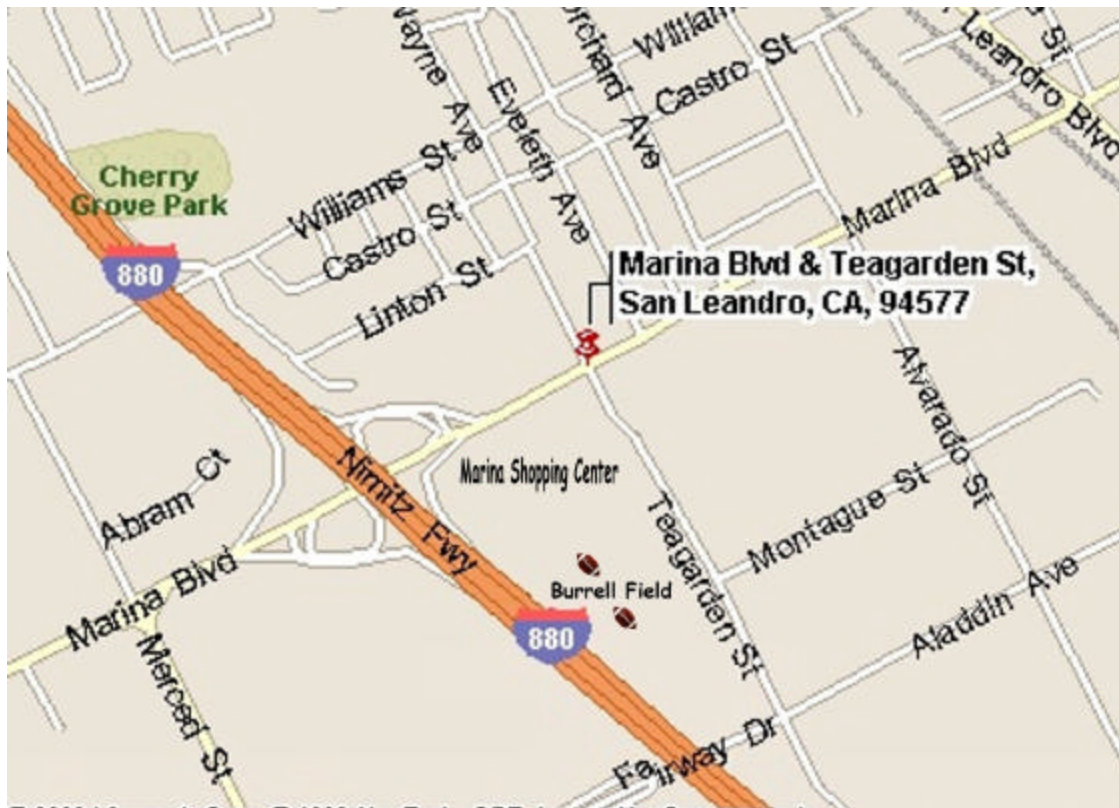

Location for Away Game

v. San Leandro
Burrell Field
Teagarden Avenue
San Leandro

Take 680 south to 580 west. Take 580 to 880 north.
Take the Marina Blvd exit from 880. Turn right
(east) on Marina Blvd. Turn left on Teagarden
Avenue (the far corner of the shopping center).
Follow Teagarden around behind the shopping center
and Burrell Field will be on your right. You can
actually see the field from 880.